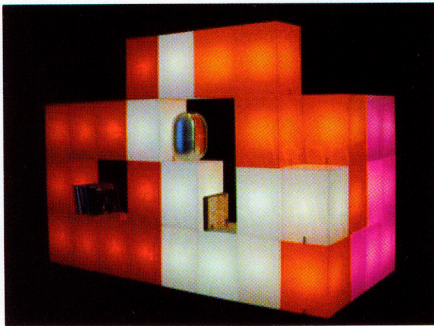

Remake Light

Create, construct or convert an interior with this modular lighting system, which is composed of individual 'building blocks' available in orange, pink, red, white, grey and black. Dimensions: 24 x 17cm. Each block is equipped with a 40W lamp. Referred to as the Lego of lighting — pieces snap together and have 90 degree rotation from where they were connected — you can build virtually any shape, only limited by your imagination.